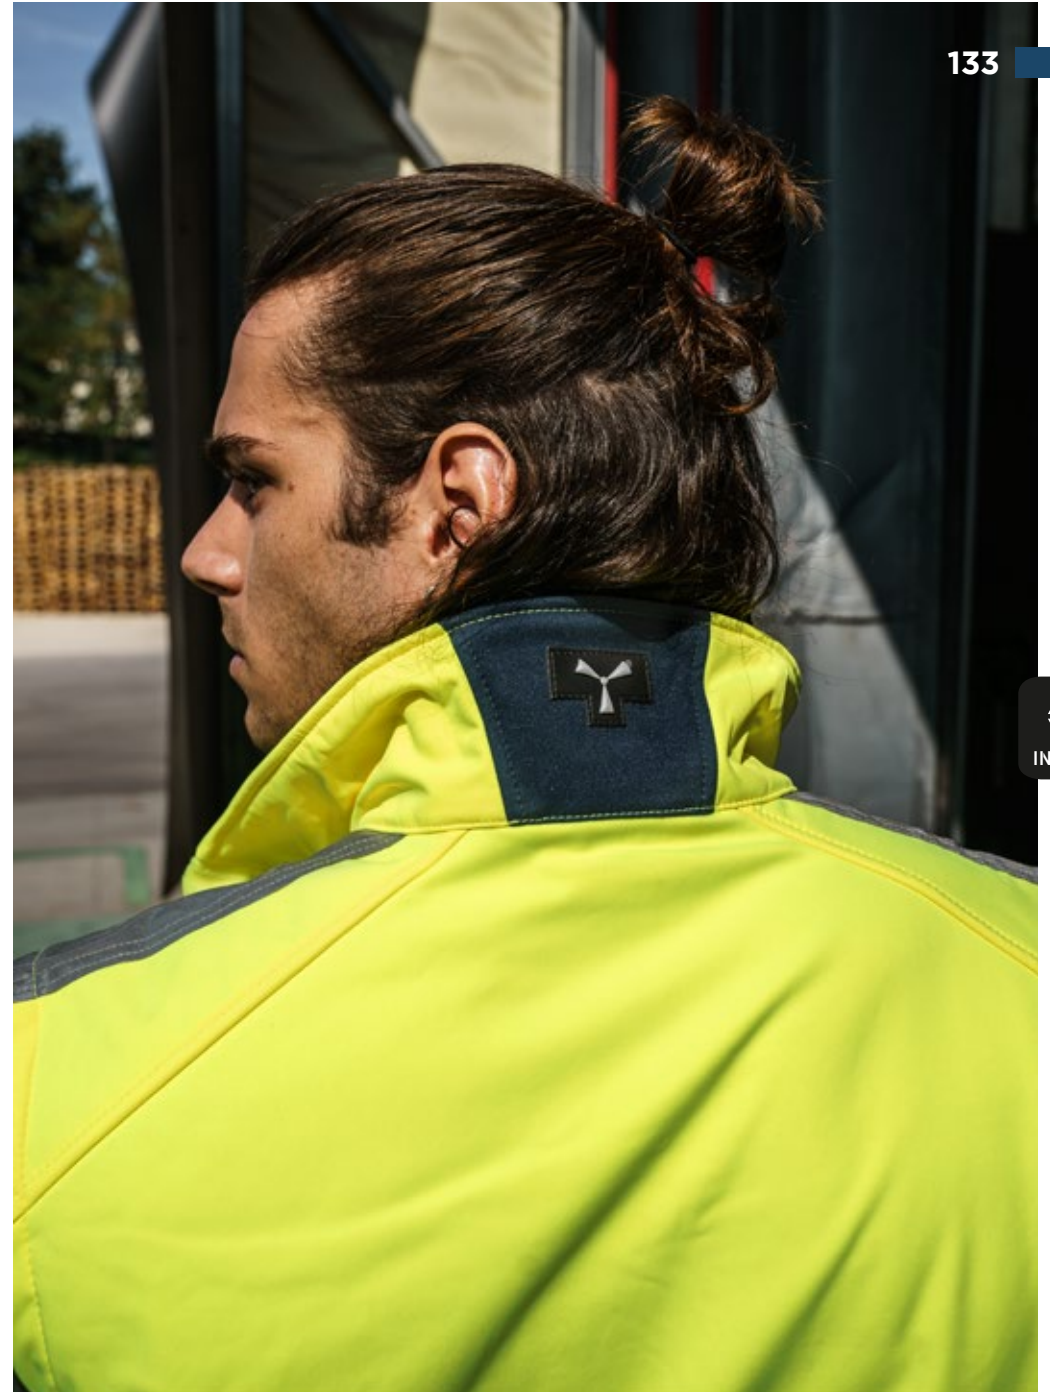

Nepal
001088-0325

Forest Stretch
001198-0376

Get Texforce Low
001481-0464

Shine 2.0, Worker Reflex, Get Texforce Low

Traffic

INDEX

WORKIN
COLORS

INDEX